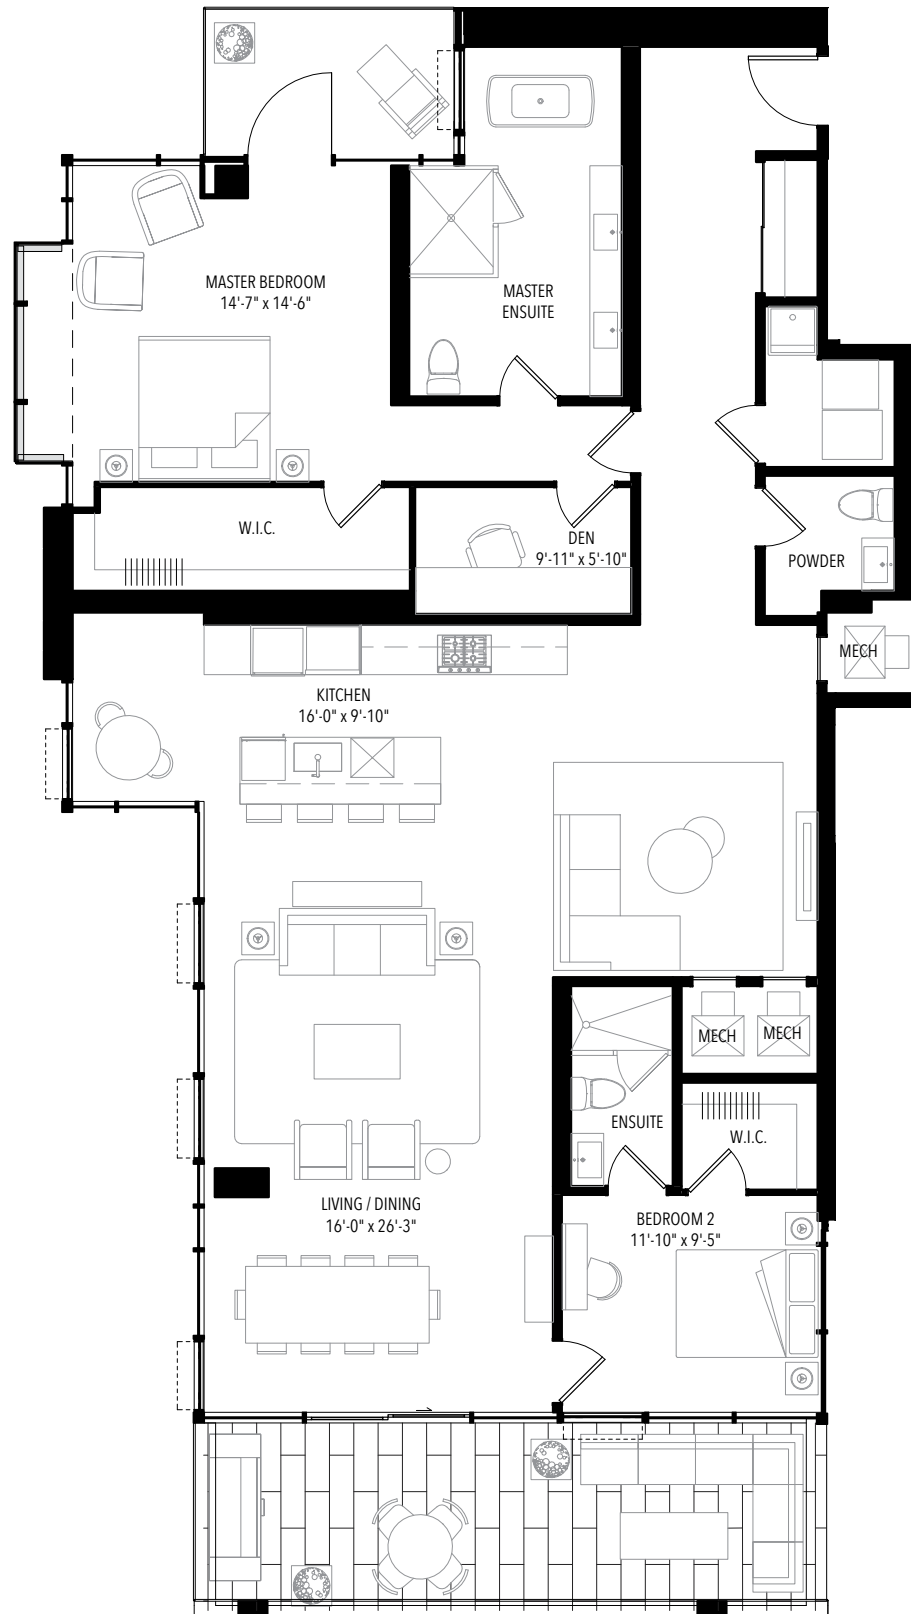

316

DAVENPORT

6/01

2 BEDROOM + DEN

INTERIOR 2,079 SQFT

EXTERIOR 333 SQFT

FLOOR 6

DIMENSIONS, SIZES, SPECIFICATIONS, LAYOUTS AND MATERIALS ARE APPROXIMATE ONLY AND SUBJECT TO CHANGE WITHOUT NOTICE. E. & O. E.