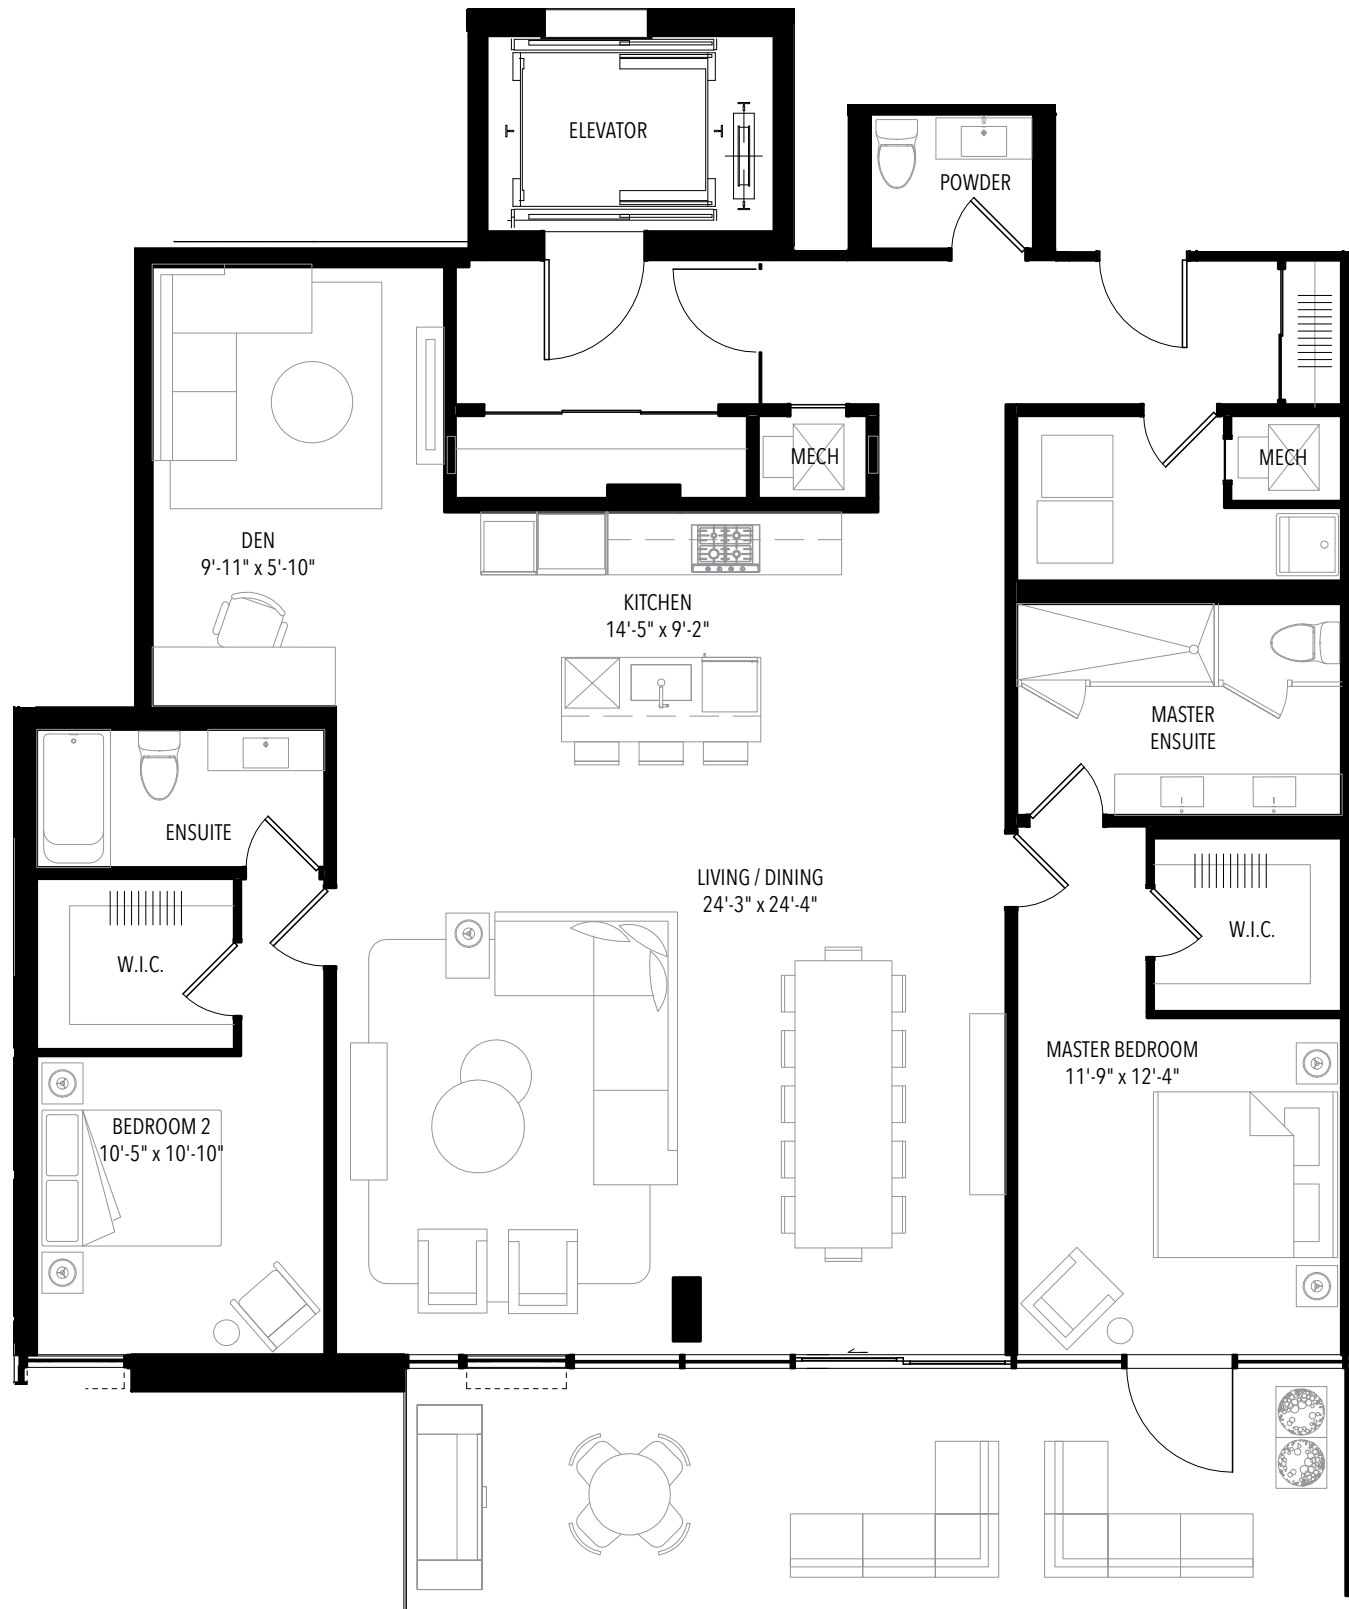

316

DAVENPORT

6/03

2 BEDROOM + DEN

INTERIOR 1,930 SQFT

EXTERIOR 291 SQFT

FLOOR 6

DIMENSIONS, SIZES, SPECIFICATIONS, LAYOUTS AND MATERIALS ARE APPROXIMATE ONLY AND SUBJECT TO CHANGE WITHOUT NOTICE. E. & O. E.