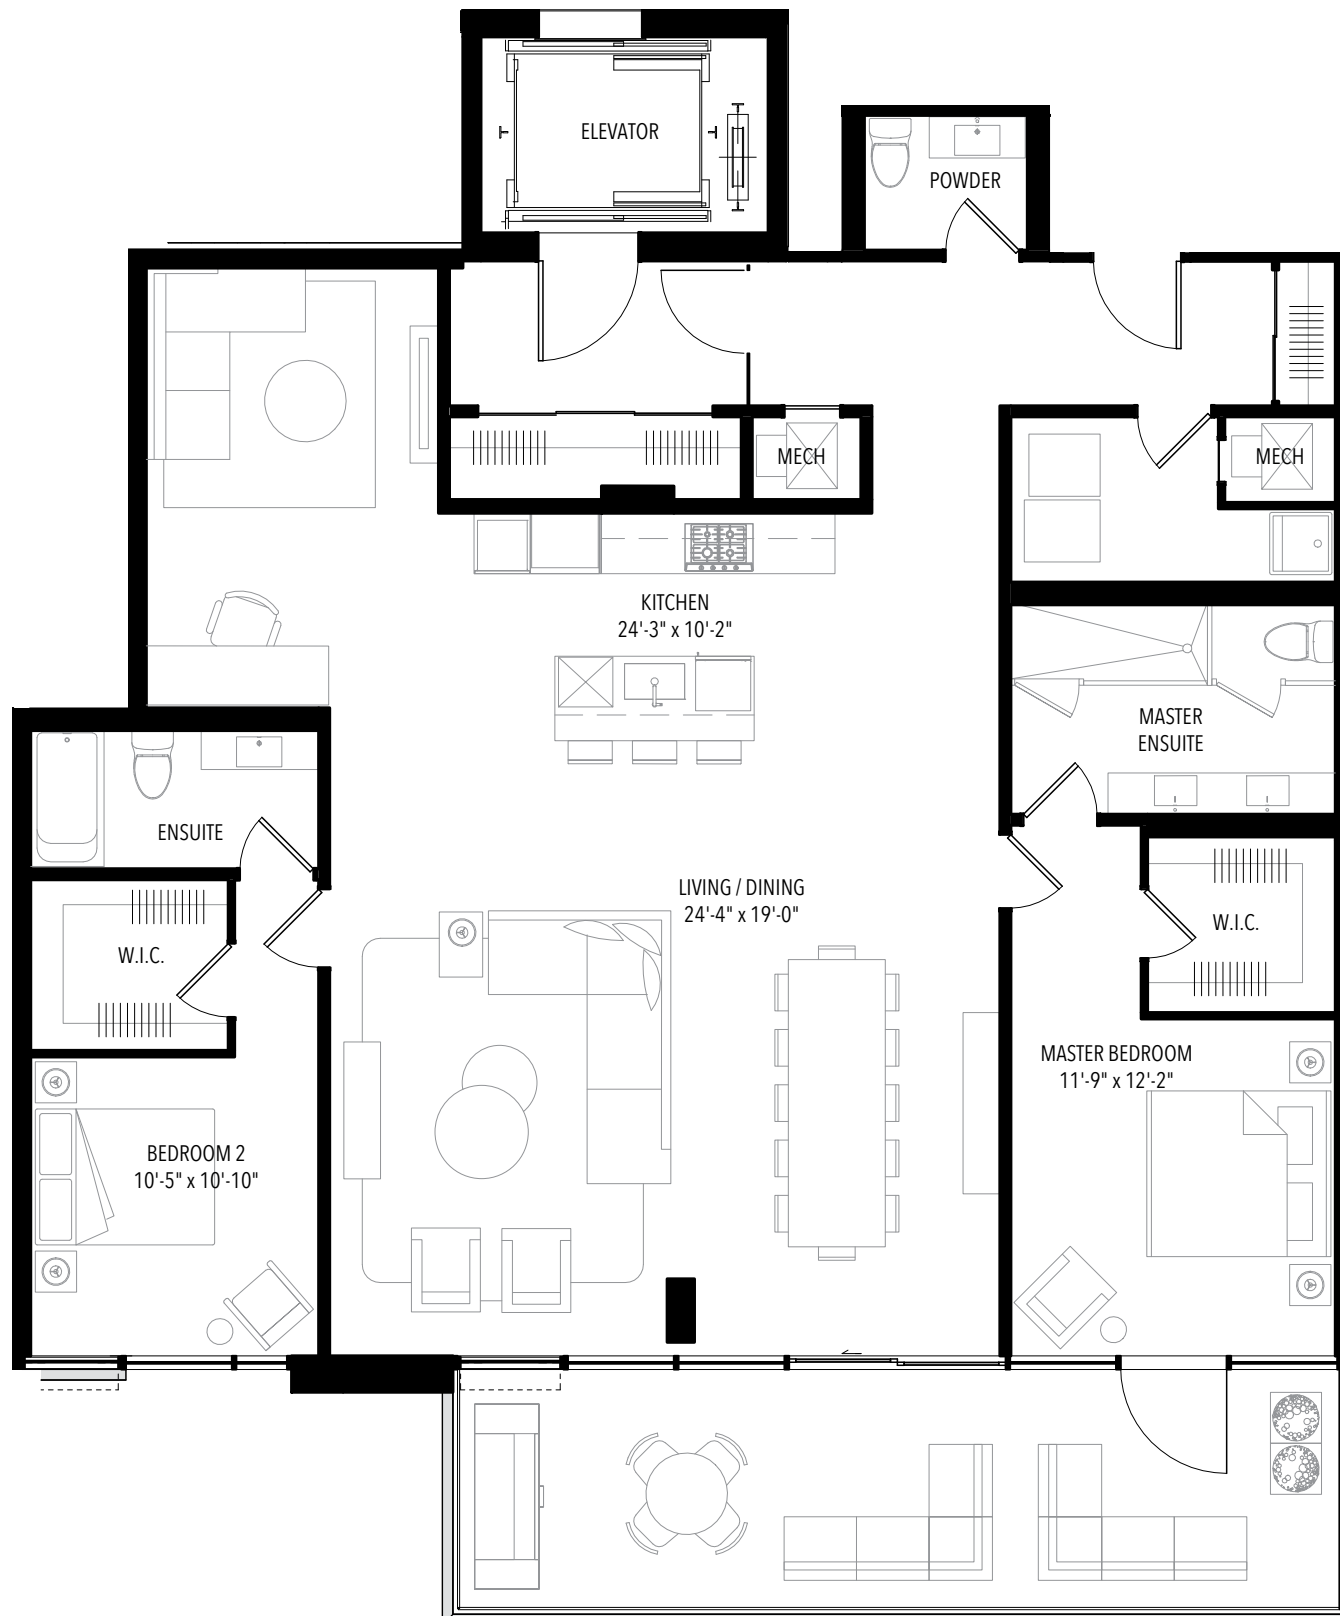

# 316

## DAVENPORT

## 2 BEDROOM

INTERIOR 1,929 SQFT

EXTERIOR 273 SQFT

### FLOOR 7

DIMENSIONS, SIZES, SPECIFICATIONS, LAYOUTS AND MATERIALS ARE APPROXIMATE ONLY AND SUBJECT TO CHANGE WITHOUT NOTICE. E. & O. E.