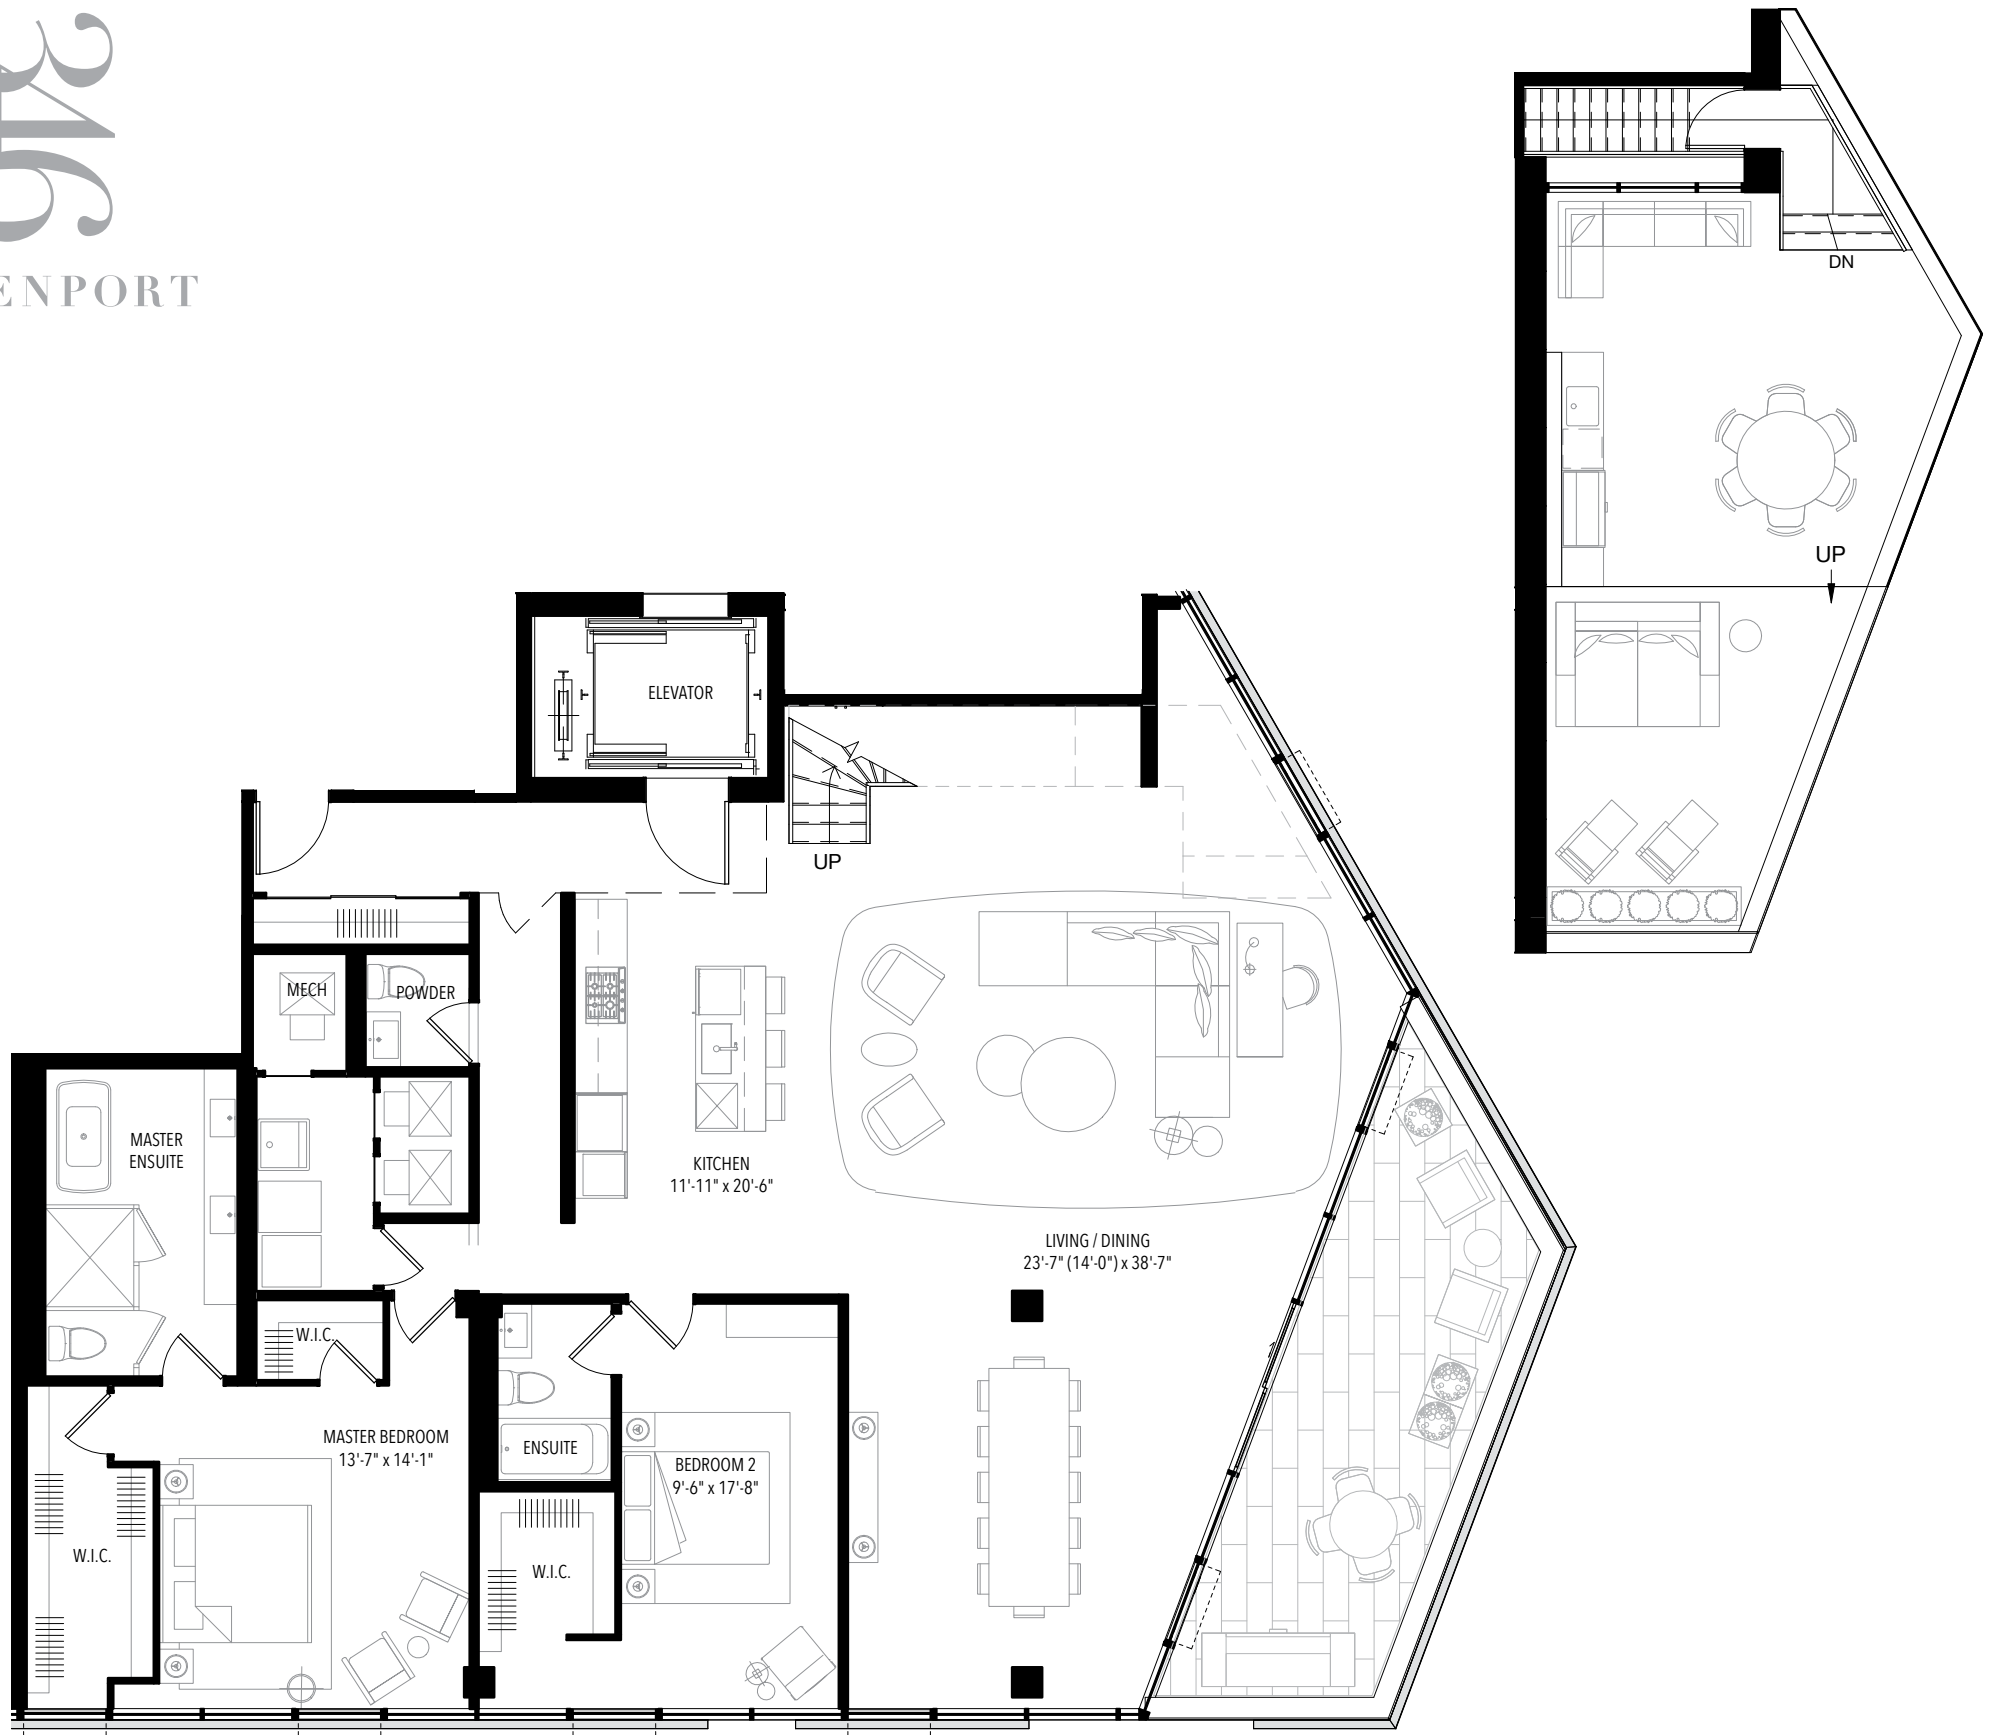

# 316

## DAVENPORT

## 2 BEDROOM + DEN

INTERIOR 2,268 SQFT

EXTERIOR 1,087 SQFT

FLOOR 9

DIMENSIONS, SIZES, SPECIFICATIONS, LAYOUTS AND MATERIALS ARE APPROXIMATE ONLY AND SUBJECT TO CHANGE WITHOUT NOTICE. E. & O. E.