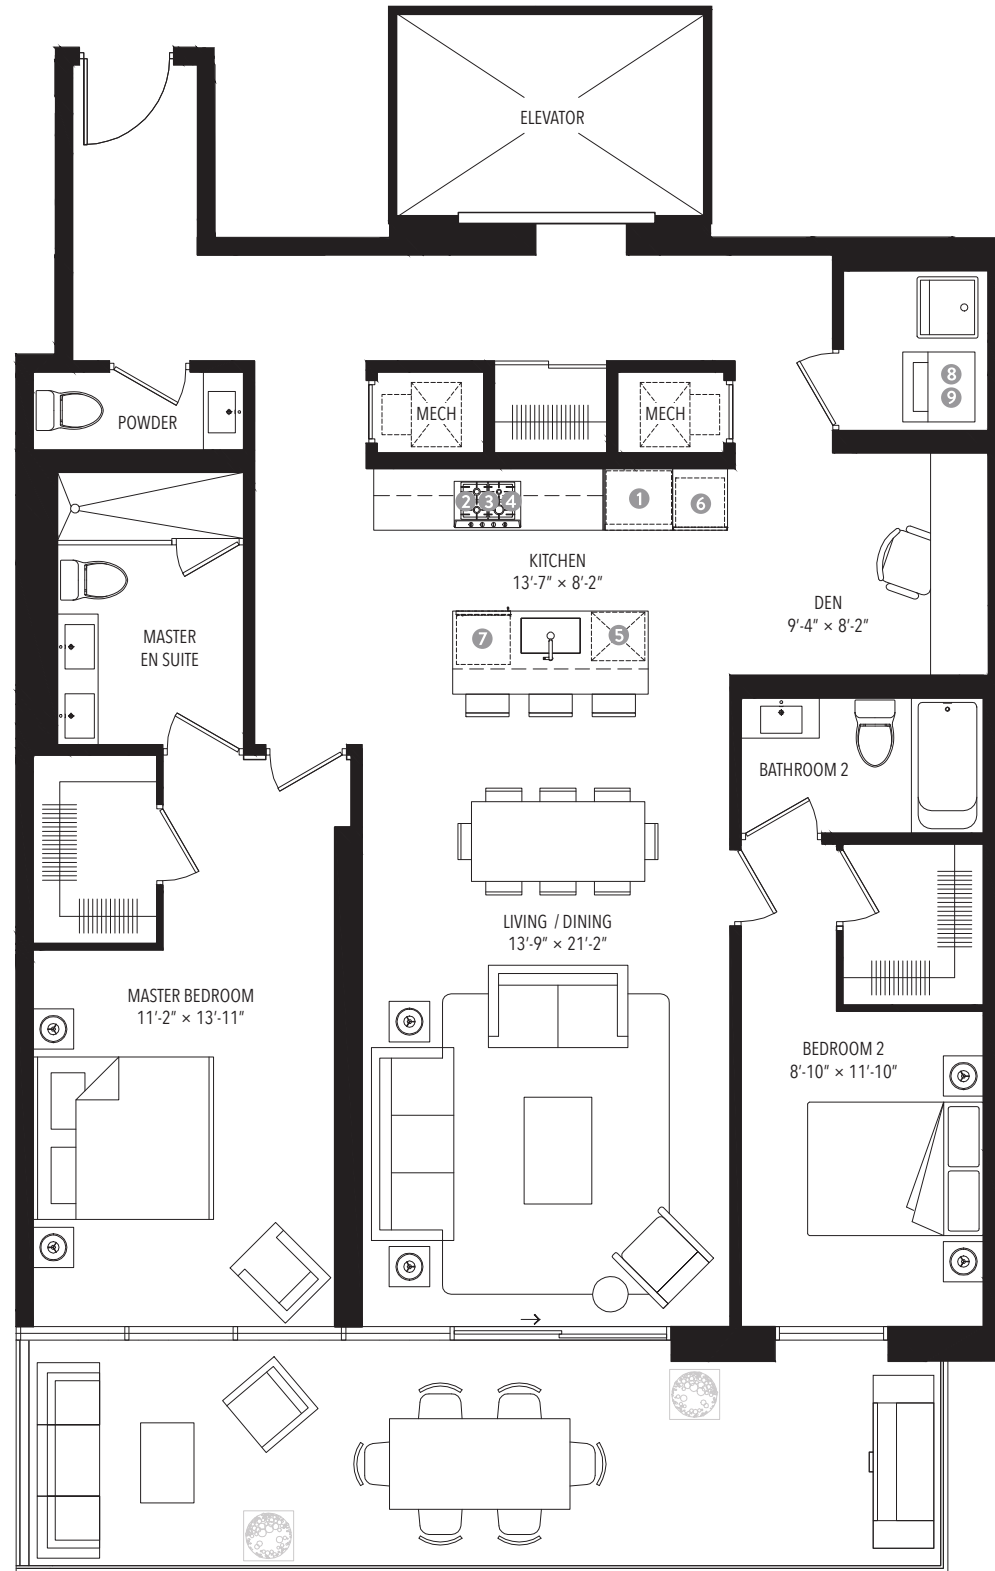

3/05

DAVENPORT

3/05

2 BEDROOM + DEN

INTERIOR 1,508 SQ FT
 EXTERIOR 285 SQ FT

- ① MIELE FRIDGE
- ② MIELE WALL OVEN
- ③ MIELE GAS COOKTOP
- ④ MIELE HOOD FAN
- ⑤ MIELE DISHWASHER
- ⑥ MIELE MICROWAVE
- ⑦ MIELE WINE FRIDGE
- ⑧ LG WASHER
- ⑨ LG DRYER

DIMENSIONS, SIZES, SPECIFICATIONS, LAYOUTS AND MATERIALS ARE APPROXIMATE ONLY AND SUBJECT TO CHANGE WITHOUT NOTICE. E. & O. E.