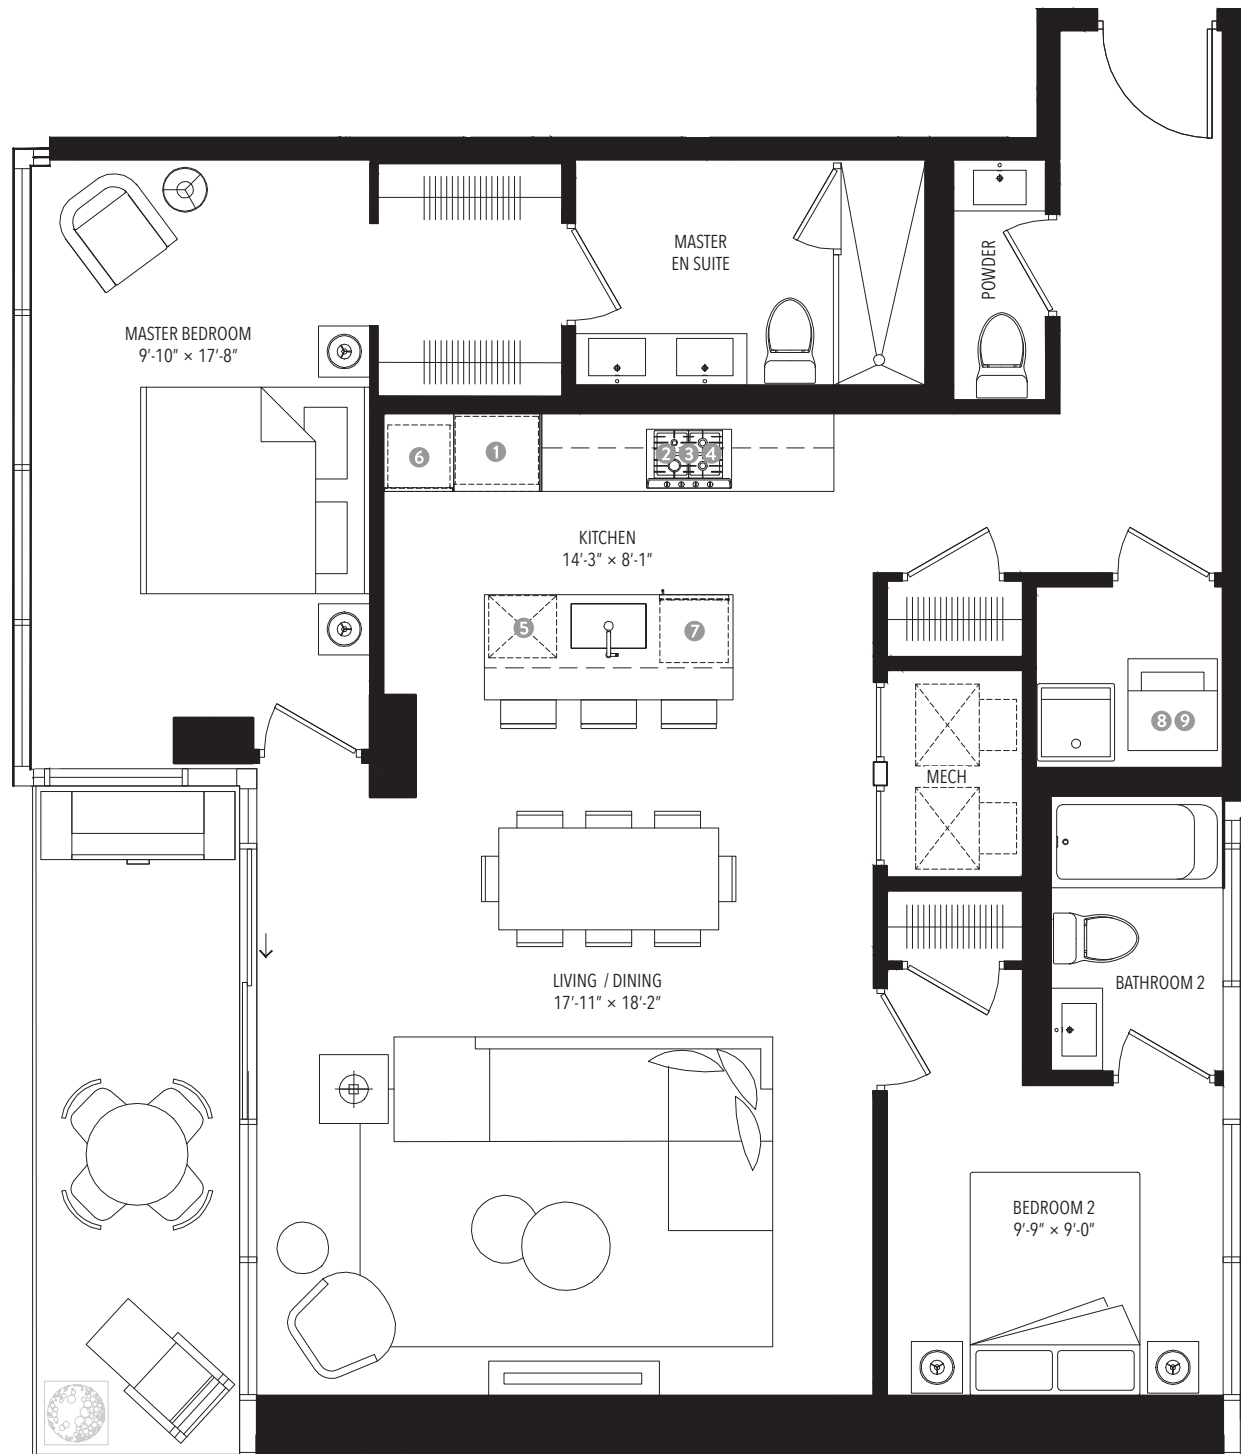

## 4/02

### 2 BEDROOM

INTERIOR 1,239 SQ FT  
EXTERIOR 117 SQ FT

### FLOOR 4

- 1 MIELE FRIDGE
- 2 MIELE WALL OVEN
- 3 MIELE GAS COOKTOP
- 4 MIELE HOOD FAN
- 5 MIELE DISHWASHER
- 6 MIELE MICROWAVE
- 7 MIELE WINE FRIDGE
- 8 LG WASHER
- 9 LG DRYER

DIMENSIONS, SIZES, SPECIFICATIONS, LAYOUTS AND MATERIALS ARE APPROXIMATE ONLY AND SUBJECT TO CHANGE WITHOUT NOTICE. E. & O. E.