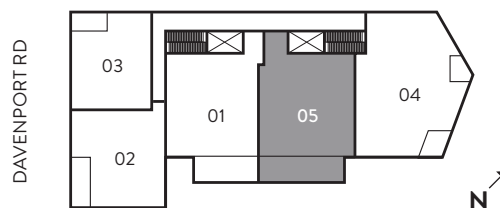

FLOOR 4

- ① MIELE FRIDGE
- ② MIELE WALL OVEN
- ③ MIELE GAS COOKTOP
- ④ MIELE HOOD FAN
- ⑤ MIELE DISHWASHER
- ⑥ MIELE MICROWAVE
- ⑦ MIELE WINE FRIDGE
- ⑧ LG WASHER
- ⑨ LG DRYER

DIMENSIONS, SIZES, SPECIFICATIONS, LAYOUTS AND MATERIALS ARE APPROXIMATE ONLY AND SUBJECT TO CHANGE WITHOUT NOTICE. E. & O. E.