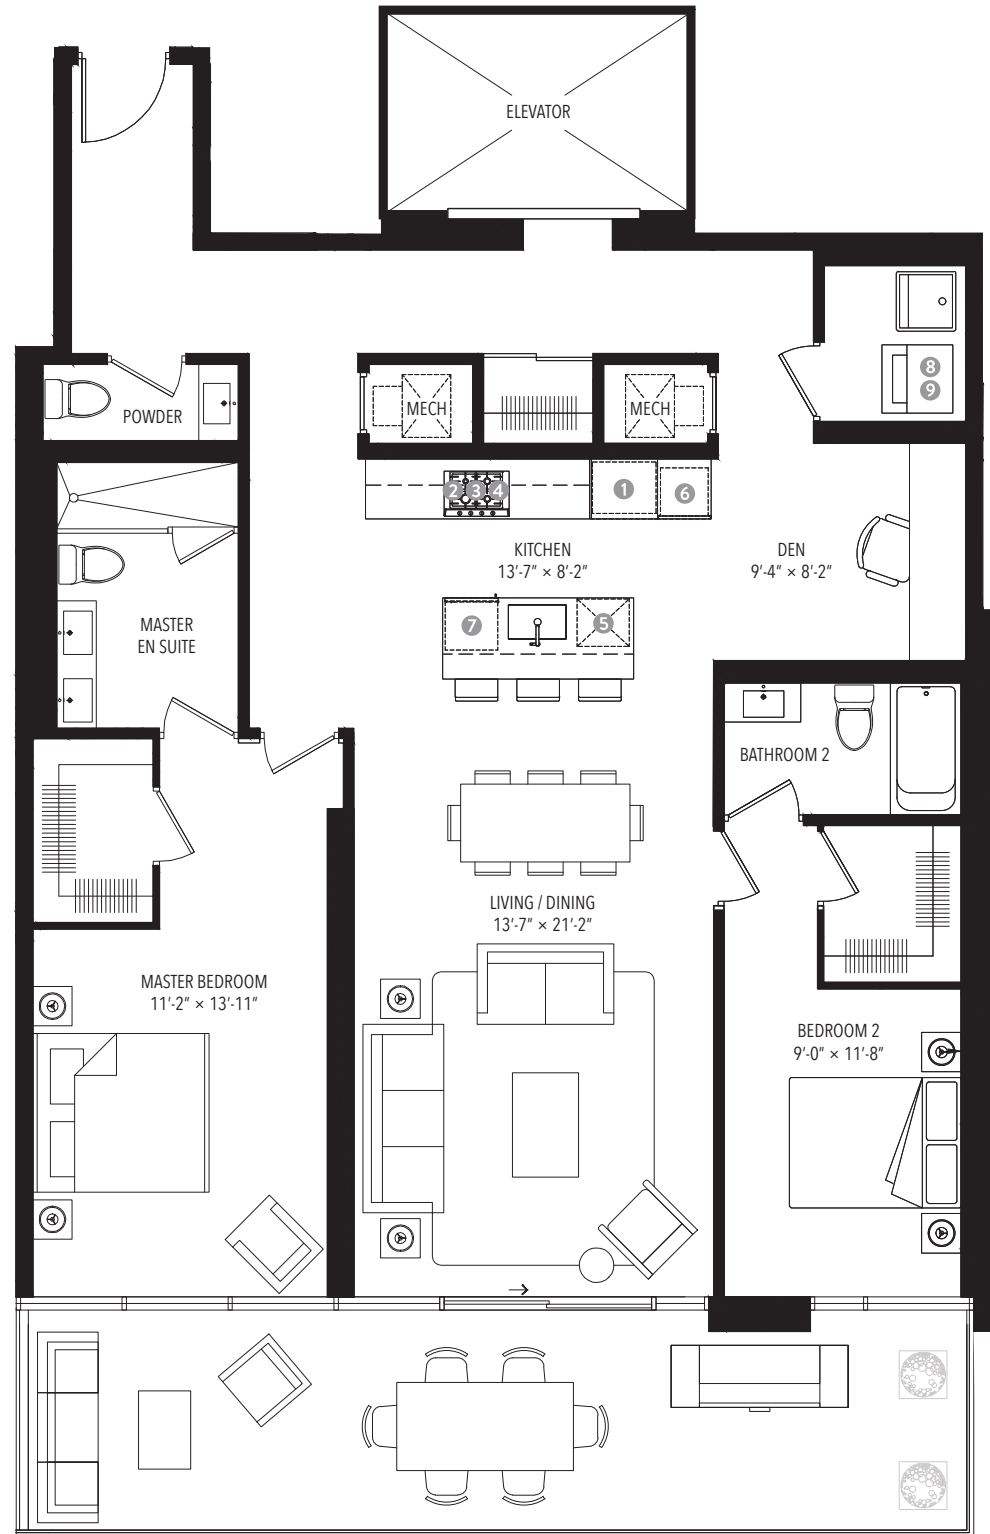

## 4/05

### 2 BEDROOM + DEN

INTERIOR 1,510 SQ FT  
 EXTERIOR 300 SQ FT

#### FLOOR 4

- ① MIELE FRIDGE
- ② MIELE WALL OVEN
- ③ MIELE GAS COOKTOP
- ④ MIELE HOOD FAN
- ⑤ MIELE DISHWASHER
- ⑥ MIELE MICROWAVE
- ⑦ MIELE WINE FRIDGE
- ⑧ LG WASHER
- ⑨ LG DRYER

DIMENSIONS, SIZES, SPECIFICATIONS, LAYOUTS AND MATERIALS ARE APPROXIMATE ONLY AND SUBJECT TO CHANGE WITHOUT NOTICE. E. & O. E.