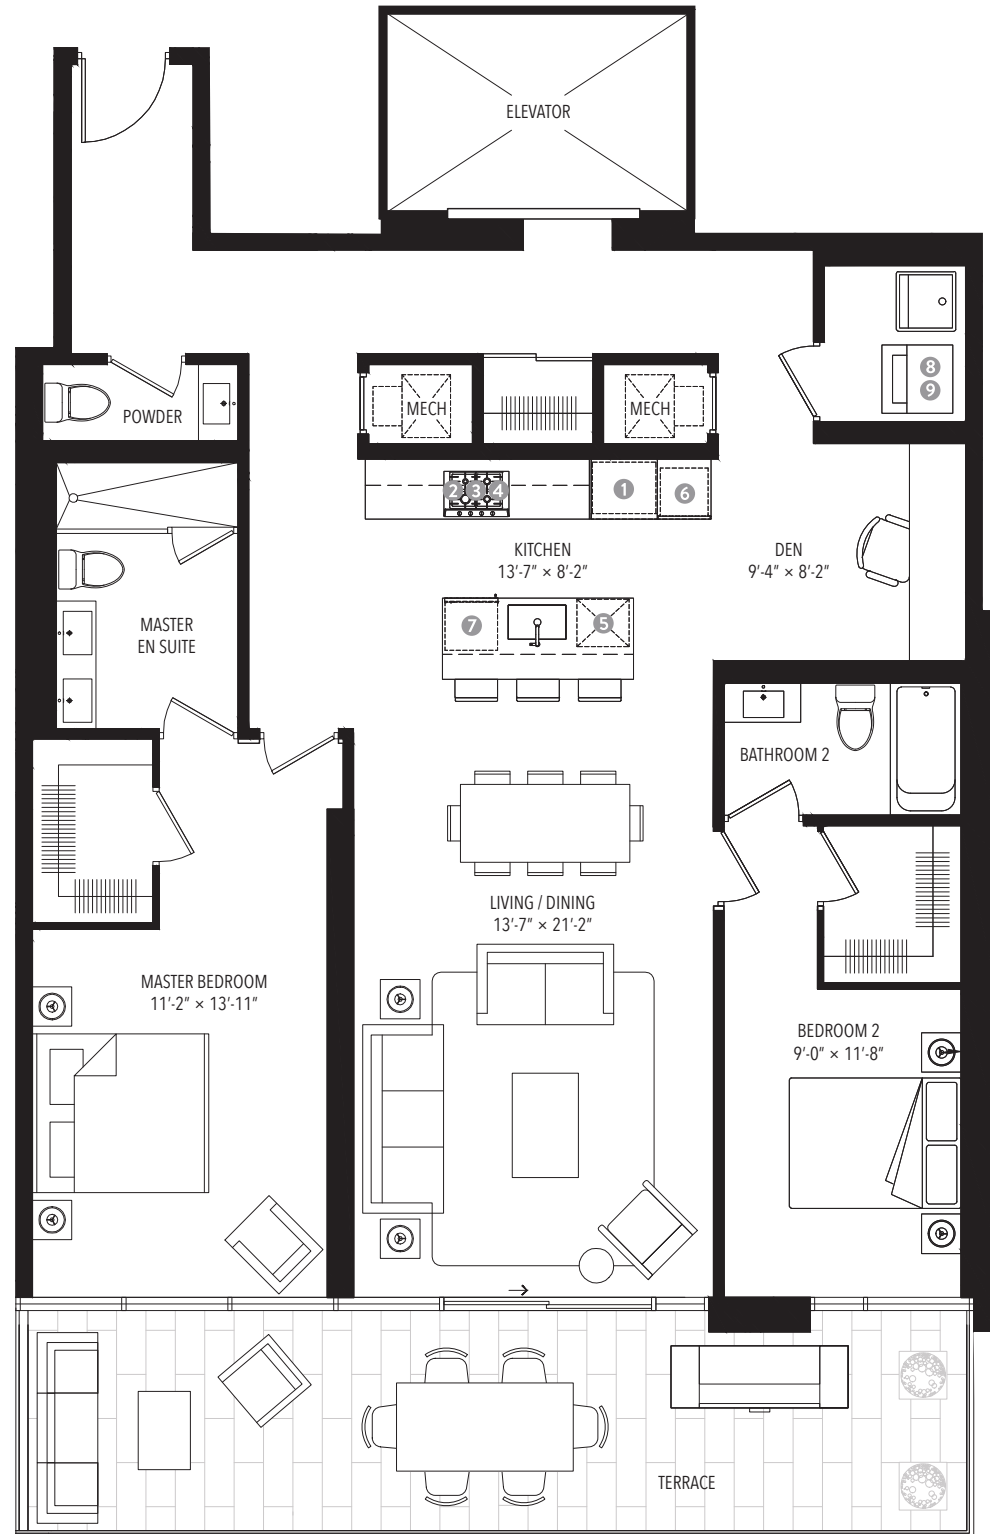

DAVENPORT

5/05

2 BEDROOM + DEN

INTERIOR 1,507 SQ FT
 EXTERIOR 296 SQ FT

FLOOR 5

- ① MIELE FRIDGE
- ② MIELE WALL OVEN
- ③ MIELE GAS COOKTOP
- ④ MIELE HOOD FAN
- ⑤ MIELE DISHWASHER
- ⑥ MIELE MICROWAVE
- ⑦ MIELE WINE FRIDGE
- ⑧ LG WASHER
- ⑨ LG DRYER

DIMENSIONS, SIZES, SPECIFICATIONS, LAYOUTS AND MATERIALS ARE APPROXIMATE ONLY AND SUBJECT TO CHANGE WITHOUT NOTICE. E. & O. E.